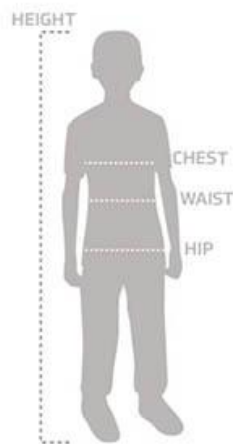

288 Φόρμες (σετ), Ολόκληρο ζιπ με κουκούλα

	Εποχή	Χειμώνας
	Φύλο	UNISEX
		Τρίκλωνο Φούτερ 70% βαμβάκι 30% πολυέστερ , ύφασμα βάρος 300g/m2. Ολόκληρο ζιπ και κουκούλα. Παντελόνι με λάστιχο στη μέση και κορδόνια συσφίξεως. Με λογότυπο του σχολείου
	Μεγέθη	4, 6, 8, 10, 12, 14, 16
	Τιμή	€25

900H Μπουφάν με κουκούλα 100% Nylon

Εποχή	Χειμώνας
Φύλο	UNISEX

Μεγέθη	6, 8, 10, 12, 14
Τιμή	€35

Size Chart

To ensure your garments are sized accurately, please use three following size chart as a guide to our sizing. You will find that the size of our garments is quite generous particularly T-shirts, Polo shirts and fleecy tops.

For accurate sizing, please follow these guidelines

Height	Measure your child height, feet together and back to the wall. Take measure from the floor to top of the head
Chest	With child's arms down, slip tape under arms and across chest and shoulder blades, holding tape firm and level. Tape should be comfortably loose.
Waist	Measure your child at their natural waistline (which is the narrowest part of the waist.)
Hips	Hips. With child standing, measure around fullest point of the hips

Children Sizes

SIZE	2	3	4	6	8	10	12	14
Height	82	90	108	120	130	140	148	158
Chest	52	54	59	63	68	73	78	83
Waist	50	52	56	58	60	64	65	70
Hip	53	55	64	68	73	78	82	87

Adult Sizes

SIZE	16/ S	M	L	XL	2XL	3XL
Height	168	178	180	183	187	190
Chest	88	93	98	103	108	113
Waist	75	80	85	90	95	100
Hip	92	97	102	107	112	117